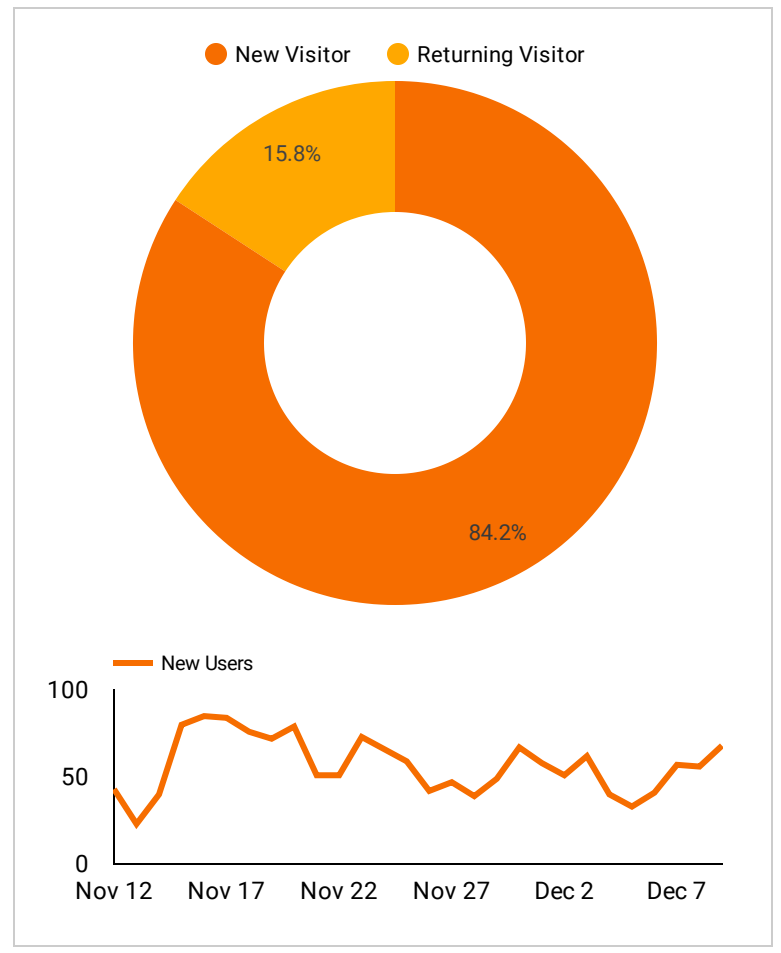

# Google Analytics Audience Overview

Continent ▾ Region ▾ Channel ▾ Device ▾ Nov 10, 2020 - Dec 9, 2020 ▾

## Your audience at a glance