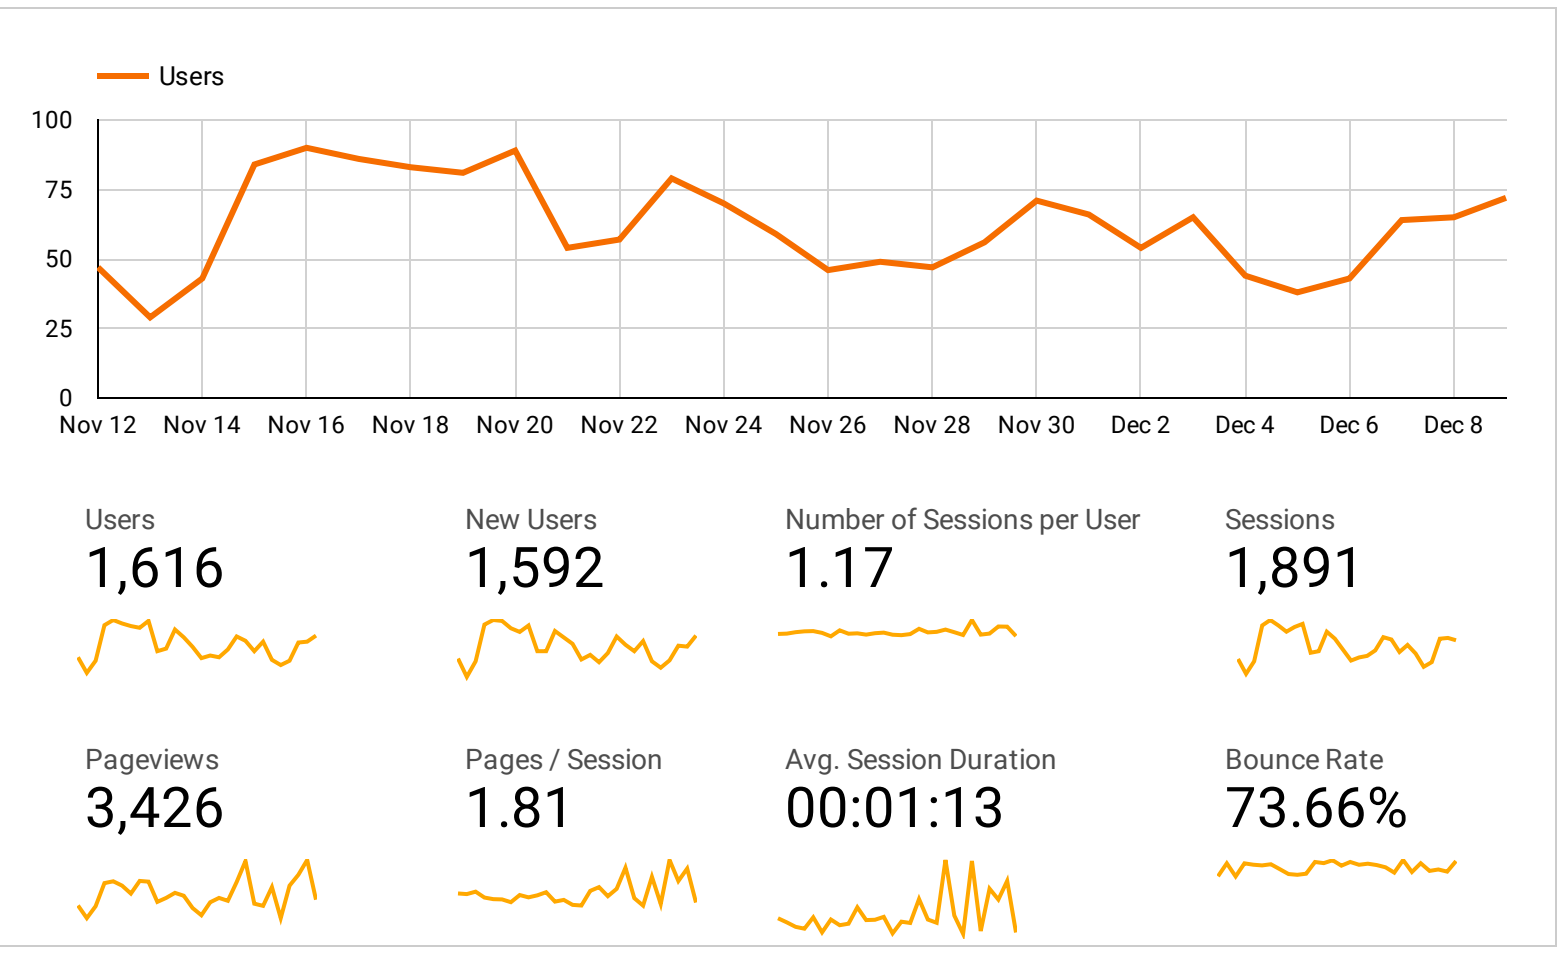

# Google Analytics Audience Overview

Continent ▾ Region ▾ Channel ▾ Device ▾ Nov 10, 2020 - Dec 9, 2020 ▾

## Your audience at a glance